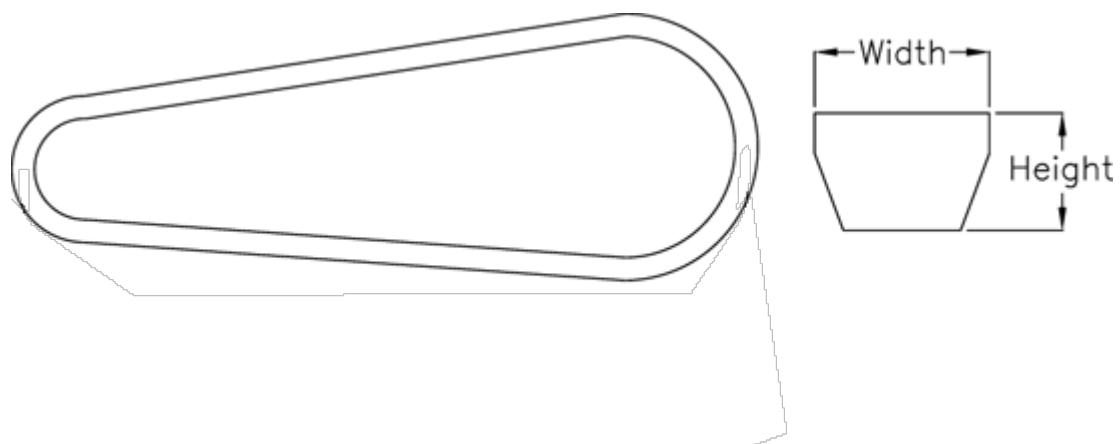

Data Sheet

Article number: 601962563350
Description: Gates V-belt SPA 3350 Ld 3350
DELTA NARROW

Measures

Datum length =	3350
Height =	10
Width =	13